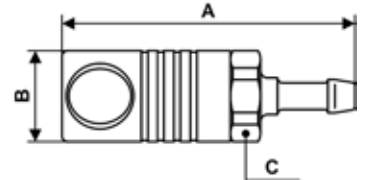

METAL SAFETY QUICK COUPLINGS - 3/8"» ISO 6150 C PROFILE

Hose stem coupler

Profile : ISO 6150C

Min/max operating pressure	Flow rate at 87 psi	ID passage	Temperature min/max
29 / 232 psi	75 CFM	3/8"	5 / 158 °F

Part number	For hose ID	Net weight (Kg)	Dim. A (inch)	Dim. B (inch)	Dim. C (inch)
CSM 081810	3/8"	0,13	3.43	1.06	0.98
CSM 081813	1/2"	0,133	3.62	1.06	0.98
CSM 081816	3/4"	0,134	3.62	1.06	0.98